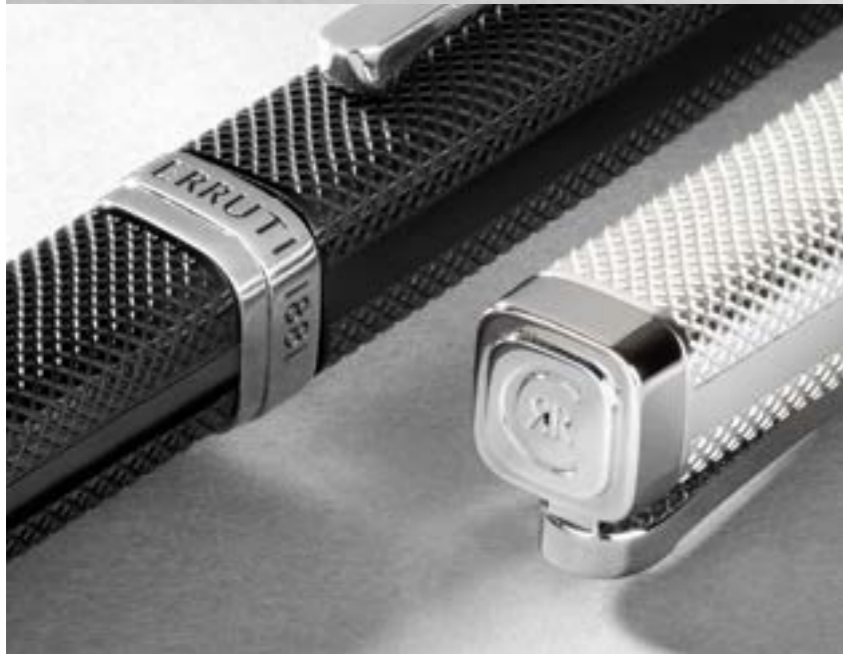

TRAFALGAR

NPBKW515
SET BELGRAVIA KEY RING & BELGRAVIA WALLET & TRAFALGAR BALLPOINT PEN